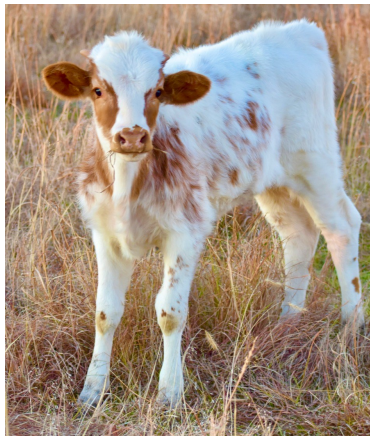

GLR CACTUS MAGNUM GAL

Date of Birth: 08/10/2024
Registration 1: Pending
Breeder: GILLILAND RANCH
Owner: GILLILAND RANCH

Courtesy of Gilliland Ranch

PCC CACTUS JACK DAUGHTER CONSIGNED WITH
87" DAM TO LEGACY SALE

GLR CACTUS MAGNUM GAL

PCC Cactus Jack III

CR Apollo

PCC Dream Catcher

Concealed Weapon

CR Venus in Red

COWBOY TUFF CHEX

LR Daydreamer